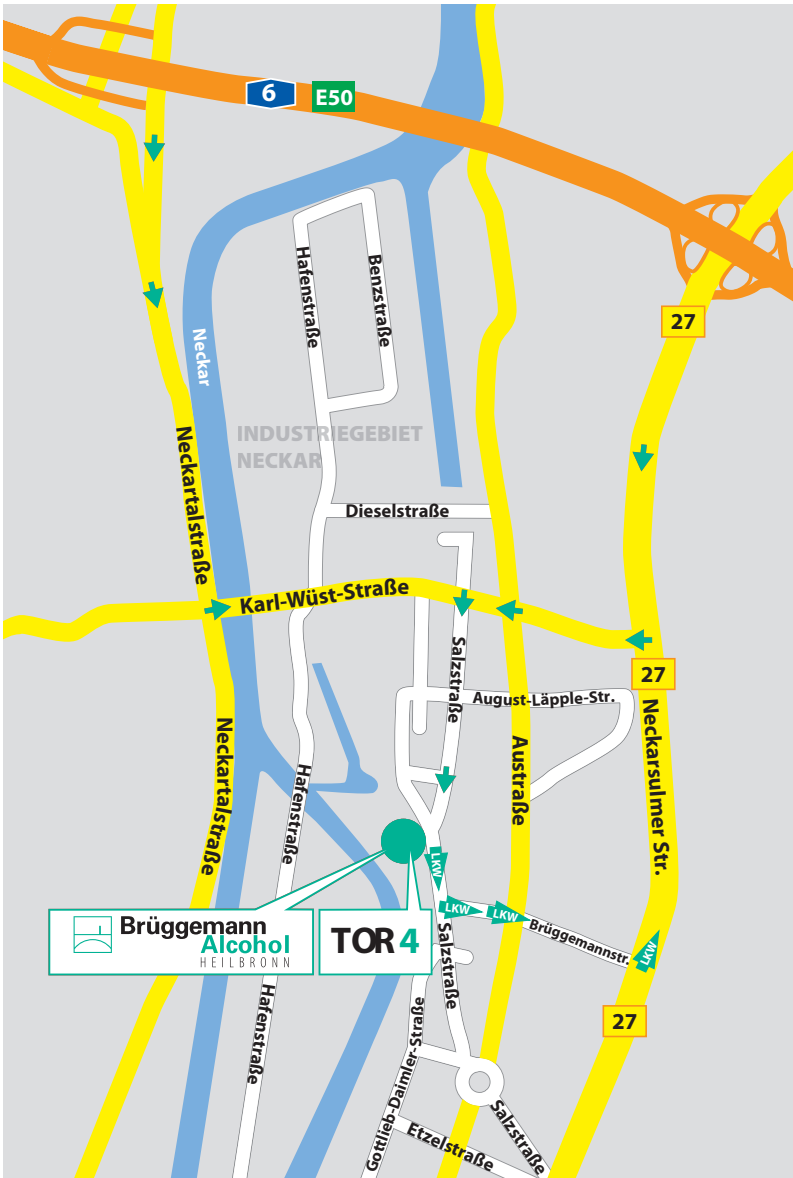

Brüggemann Alcohol HEILBRONN

Directions delivery gate No. 4

Address:

BrüggemannAlcohol Heilbronn GmbH
Salzstraße 129
74076 Heilbronn

Motorway A6 from Mannheim:

- exit Neckarsulm/Untereisesheim
- turn right in the direction of Heilbronn
- take the second right turn up the hill towards Heilbronn-Neckargartach (HN-Neckargartach)
- turn left and cross the Karl-Wüst-Straße
- take the third right into the Salzstraße (Salt Street)
- take the second street to the right, gate No. 4

Motorway A6 from the motorway crossing (Autobahnkreuz)

Weinsberg:

- exit Heilbronn/Neckarsulm
- follow the indication for Heilbronn
- at the first light turn right into the Karl-Wüst-Straße (Karl-Wüst-Street)
- take a left into the Salzstraße (Salt Street)
- take the second street to the right, gate No. 4