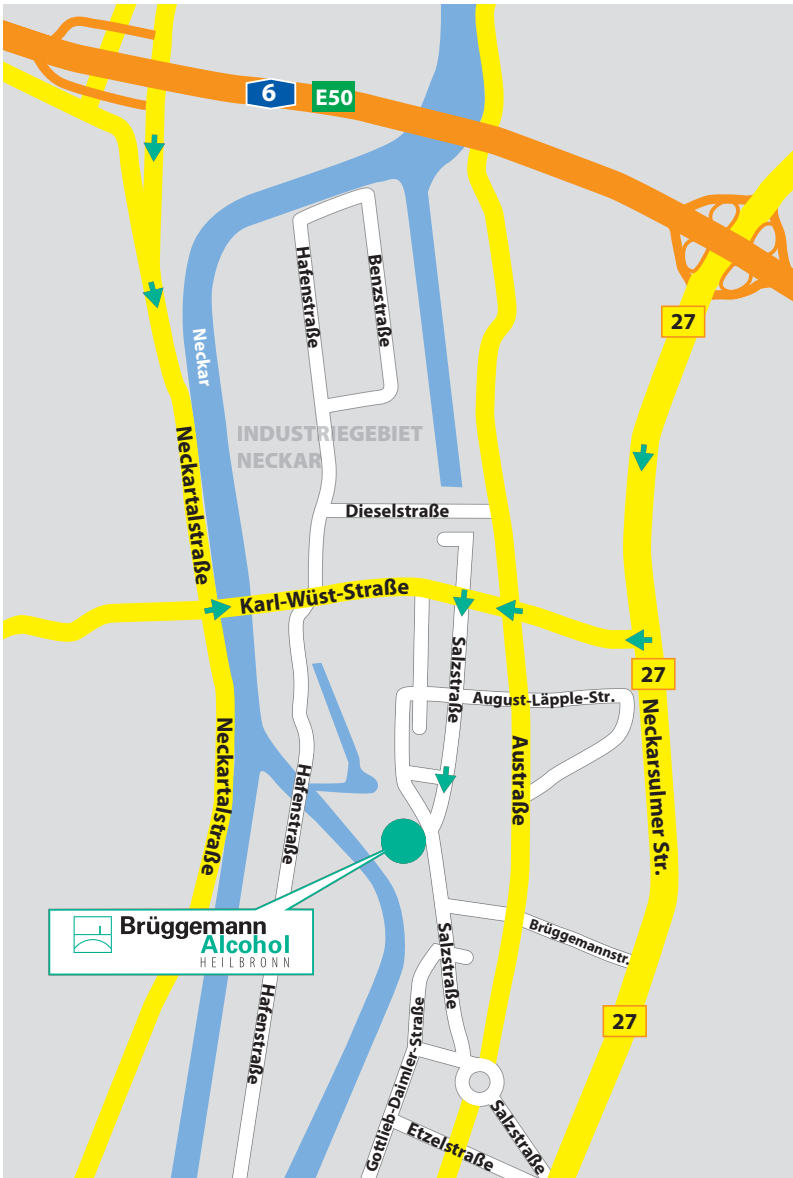

Brüggemann Alcohol HEILBRONN

Directions for visitors

Address:

BrüggemannAlcohol Heilbronn GmbH
Salzstraße 129
74076 Heilbronn

Motorway A6 from Mannheim:

- exit Neckarsulm/Untereisesheim
- turn right in the direction of Heilbronn
- take the second right turn up the hill towards Heilbronn-Neckargartach (HN-Neckargartach)
- turn left and cross the Karl-Wüst-Straße (Karl-Wüst-Street)
- take the third right into the Salzstraße (Salt Street)
- take the second street to the right

Motorway A6 from the motorway crossing (Autobahnkreuz)

Weinsberg:

- exit Heilbronn/Neckarsulm
- follow the indication for Heilbronn
- at the first light turn right into the Karl-Wüst-Straße (Karl-Wüst-Street)
- take the second left into the Salzstraße (Salt Street)
- take the second street to the right