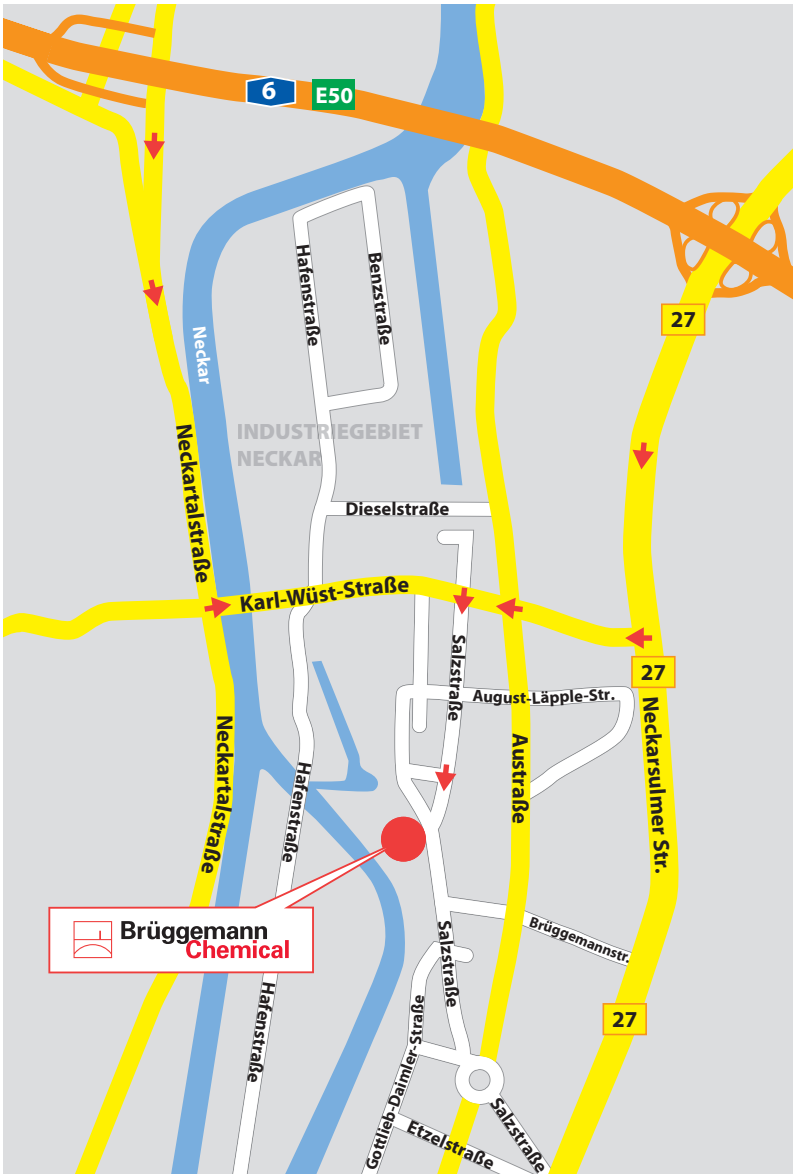

Brüggemann Chemical

Directions for visitors

Address:

L. Brüggemann KG
Salzstraße 131
74076 Heilbronn

Motorway A6 from Mannheim:

- exit Neckarsulm/Untereisesheim
- turn right in the direction of Heilbronn
- take the second right turn up the hill towards Heilbronn-Neckargartach (HN-Neckargartach)
- turn left and cross the Karl-Wüst-Straße (Karl-Wüst-Street)
- take the third right into the Salzstraße (Salt Street)
- take the second street to the right

Motorway A6 from the motorway crossing (Autobahnkreuz)

Weinsberg:

- exit Heilbronn/Neckarsulm
- follow the indication for Heilbronn
- at the first light turn right into the Karl-Wüst-Straße (Karl-Wüst-Street)
- take the second left into the Salzstraße (Salt Street)
- take the second street to the right